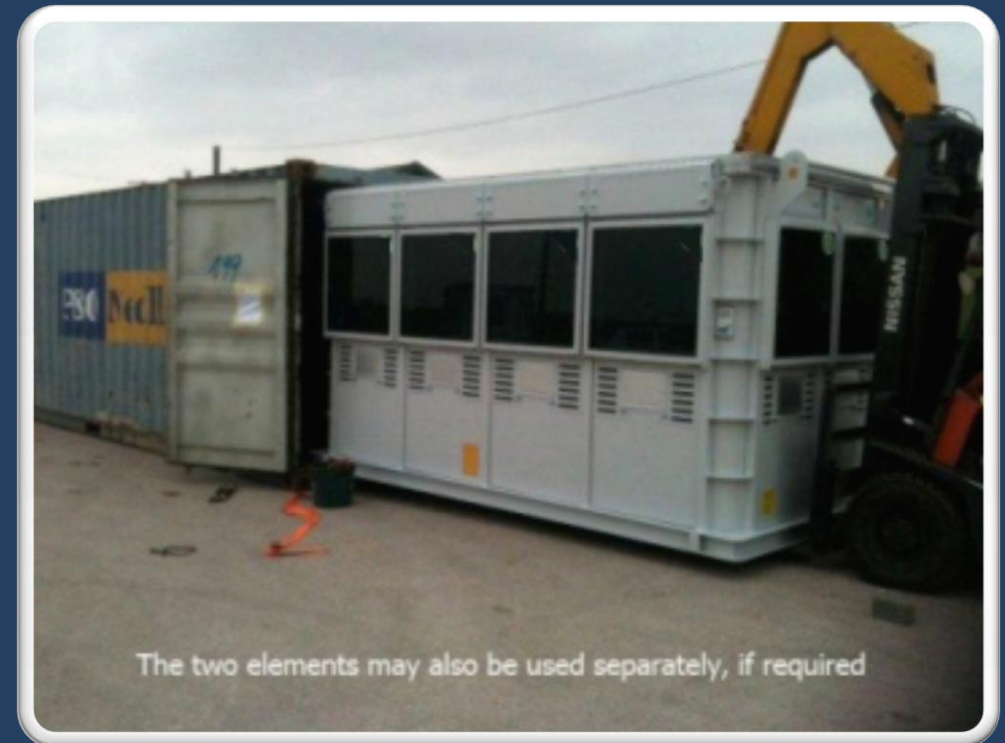

- There are 2 sizes accommodating either 12 or 24 people.