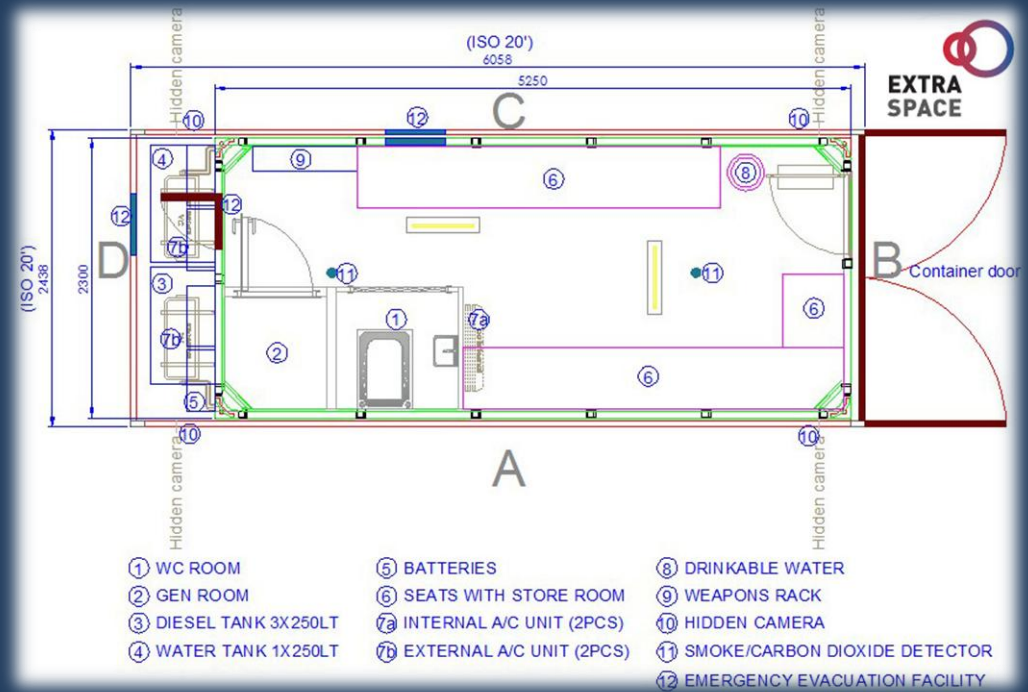

- There are 2 sizes accommodating either 12 or 24 people.

- Ideal as a refuge/ living or working accommodation
- Shelters are available with an extensive choice of options to meet specific needs

Proposed layout for 12 people

It is self-contained with:

- generator, batteries,
- A/C,
- water,
- WC,
- communications,
- CCTV,
- electrical installation,
- emergency evacuation facility,
- escape hatches,
- auto extinguish installation,
- medical kit OXIVAC II,
- gas masks etc.