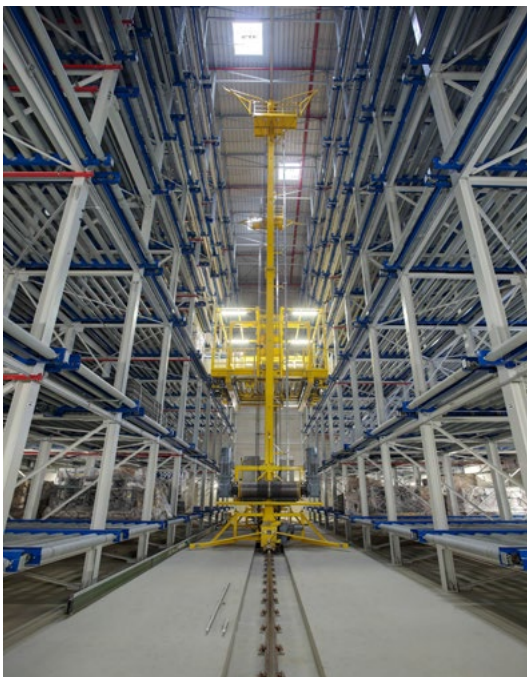

REFERENCE

Celebi Cargo

Frankfurt Airport, Cargo City Süd, Germany

New Air Cargo Terminal

Complete ULD-Handling System, Operation on two levels

Customer:

Çelebi Cargo GmbH, Frankfurt

Location:

Cargo City Süd
Airport Frankfurt, Germany

Year of Completion:

2010

Equipment Details:

Cargo Handling System

- 1 15' Elevating transfer vehicle
- 1 15' Cargo Hoist
- 4 20' Truck dock with scales
- 2 20' Workstations on scissor lifts with scales
- 2 10' Workstations on scissor lifts with scales
- 4 10' Workstations with scales
- 34 10' powered roller decks, spacer
- 132 Storage decks up to 20'

Steel Structure provided as Rack supported Building

Inventory Control System UniWare